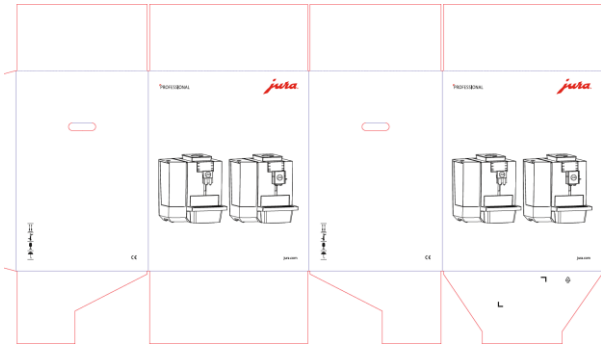

Benefits

- Professional Aroma Grinder for outstanding coffee quality.
- 3.5-inch colour display with buttons on the front, ensuring simple and intuitive operation.
- Classic JURA design with straight lines and Dark Inox colour.
- Supports modern payment connection options such as the MDB standard and Pocket Pilot 2.0.

Gross weight: 16.3 kg
Net weight: 13.3 kg
Dimensions Carton: 52.5 x 43.5 x 59.5cm
Cartons/Pal: 12

Scope of delivery

- CLARIS Pro Smart+
- Aquadur hardness sticks
- Key for Bean Container / Water Tank
- 3-phase cleaning tablets
- Operating instructions
- Guarantee conditions leaflet
- Declaration of Conformity