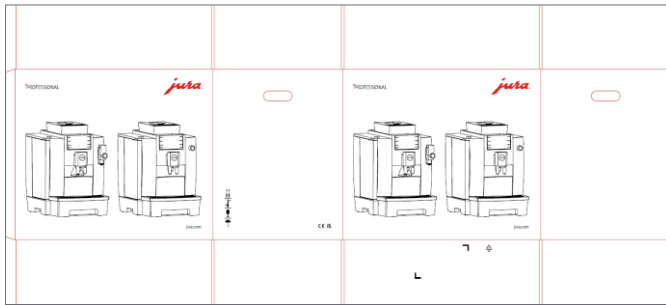

Packaging

Picture carton:

Gross weight: 13 kg
Net weight: 11 kg
Dimensions Carton: 588x386x507mm
Cartons/Pal: 16

Scope of delivery

- CLARIS Pro Smart+
- Aquadur hardness sticks
- Key for Bean Container / Water Tank
- Milk set
- Milk system cleaning container
- Milk system cleaner Mini-Tabs
- 3-phase cleaning tablets
- Operating instructions
- Guarantee conditions leaflet
- Envelope Machine passport
- Combi start-up card
- Address label
- Declaration of Conformity
- Measrung Spoon

Launch measures

- Fairs and Events
- Digital European Product Conference
- Product Film
- Online Academy
- Product sheet
- Product overview 2023
- Sales Presentation
- Product images and product film